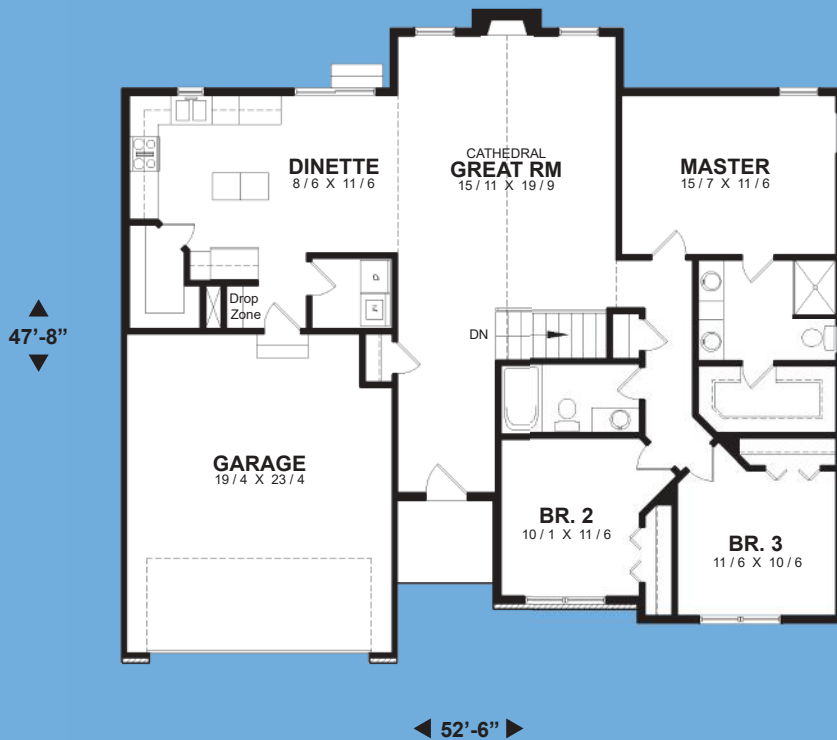

## EXTRA LARGE PANTRY

This spacious ranch home is designed for livability with its drop zone and separate laundry off of the cook's kitchen, featuring a large pantry and prep island. Eat in dinette opens into an oversized great room with fireplace and open stair case to a large basement.

A large master closet and bath separate generous kid's bedrooms. A large foyer with plenty of storage leads you to the covered porch. Exterior features include maintenance free vinyl siding and accent brick to give the curb appeal you desire.

curwickhomebuilders.com

Total Area 1590 Sq. Ft.

Width 52'-6" Depth 47'-8"  
Height 19'-4"

(815) 468 - 6573